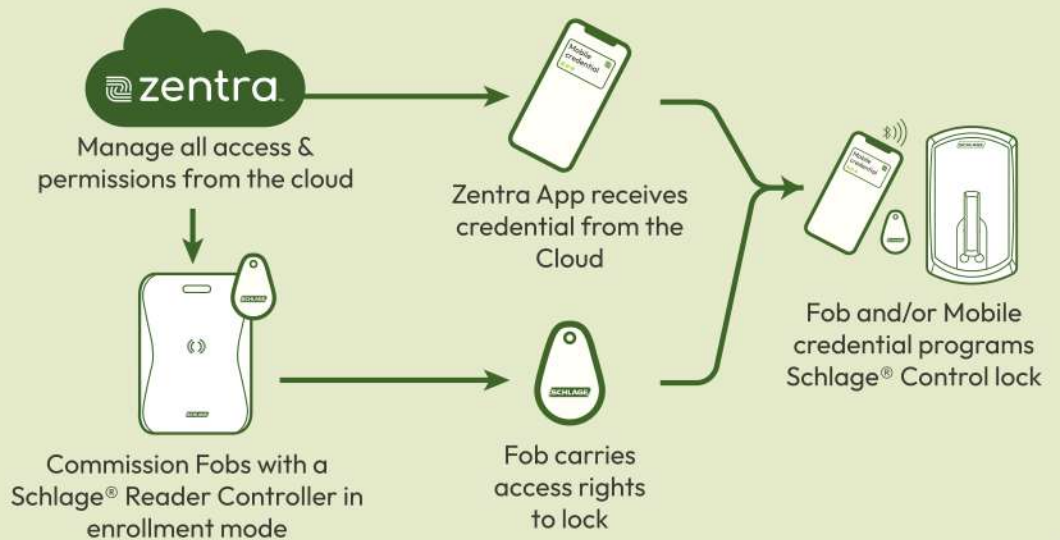

Flexible credential options include physical fobs, unlimited Bluetooth mobile credentials, and resident key in Apple Wallet for a seamless resident experience

Schlage Reader Controllers and IP-Bridges allow properties to manage common area and perimeter access within Zentra

Unlocking Zentra's Potential:

Exploring Zentra's Communication Protocols

Real Time Architecture

Zentra's cloud based architecture allows properties to update access privileges and schedules in real time through the network.

No-Tour Architecture

Eliminate the need to visit the locks by using 13.56 MHz smart or Zentra Mobile Access Credentials to deliver updates to access rights. Available on Schlage Control smart locks, NDE and LE wireless locks, XE 360, and CTE.

Wi-Fi Architecture

Connect devices to the Wi-Fi network for automatic daily updates. Available on Schlage NDE and LE wireless locks, XE 360, and CTE.

Access Simplicity

Centralized Database

No more managing multiple systems for access control. Zentra controls all property access points in one central location.