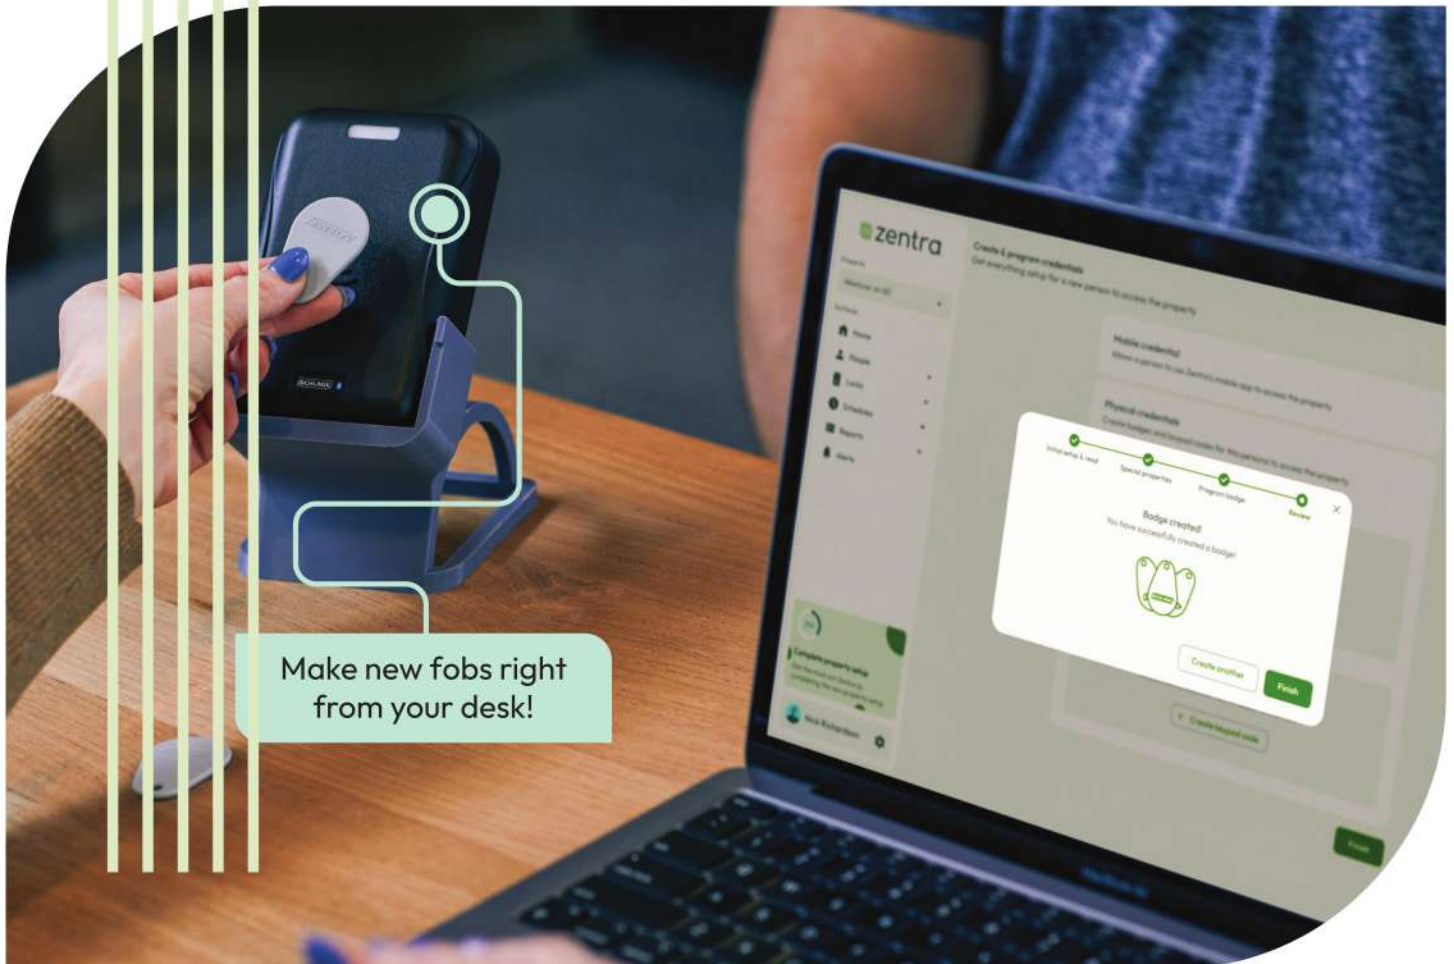

Wi-Fi Architecture

Connect devices to the Wi-Fi network for automatic daily updates. Available on Schlage NDE and LE wireless locks, XE 360, and CTE.

Access Simplicity

Centralized Database

No more managing multiple systems for access control. Zentra controls all property access points in one central location.

Simple Workflows

Zentra's system was designed with input from real property managers to make every day processes like move-ins and outs and granting vendor access simple and powerful.

Robust Reporting

Zentra's reporting allows for easy access and visibility to audits, as well as the ability to pre-schedule automatic reports.