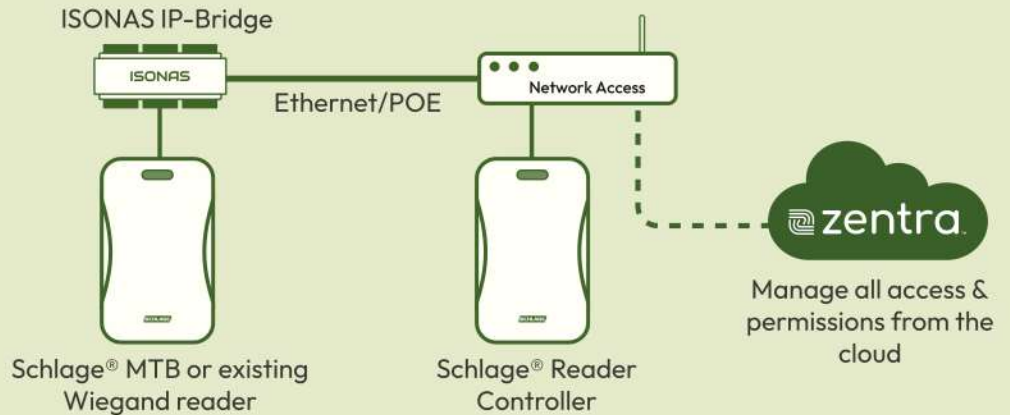

zentra™

Making Access Convenient

Unleashing the Power of Zentra

Built with Top-Tier Schlage Hardware

Secure resident units with Schlage Control® or XE360 electronic locks

Schlage offers hardware solutions for virtually every opening

Flexible credential options include physical fobs, unlimited Bluetooth mobile credentials, and resident key in Apple Wallet for a seamless resident experience

Schlage Reader Controllers and IP-Bridges allow properties to manage common area and perimeter access within Zentra

Unlocking Zentra's Potential:

Exploring Zentra's Communication Protocols

Real Time Architecture

Zentra's cloud based architecture allows properties to update access privileges and schedules in real time through the network.

Wi-Fi Architecture

Connect devices to the Wi-Fi network for automatic daily updates. Available on Schlage NDE and LE wireless locks, XE 360, and CTE.

Access Simplicity

Centralized Database

No more managing multiple systems for access control. Zentra controls all property access points in one central location.